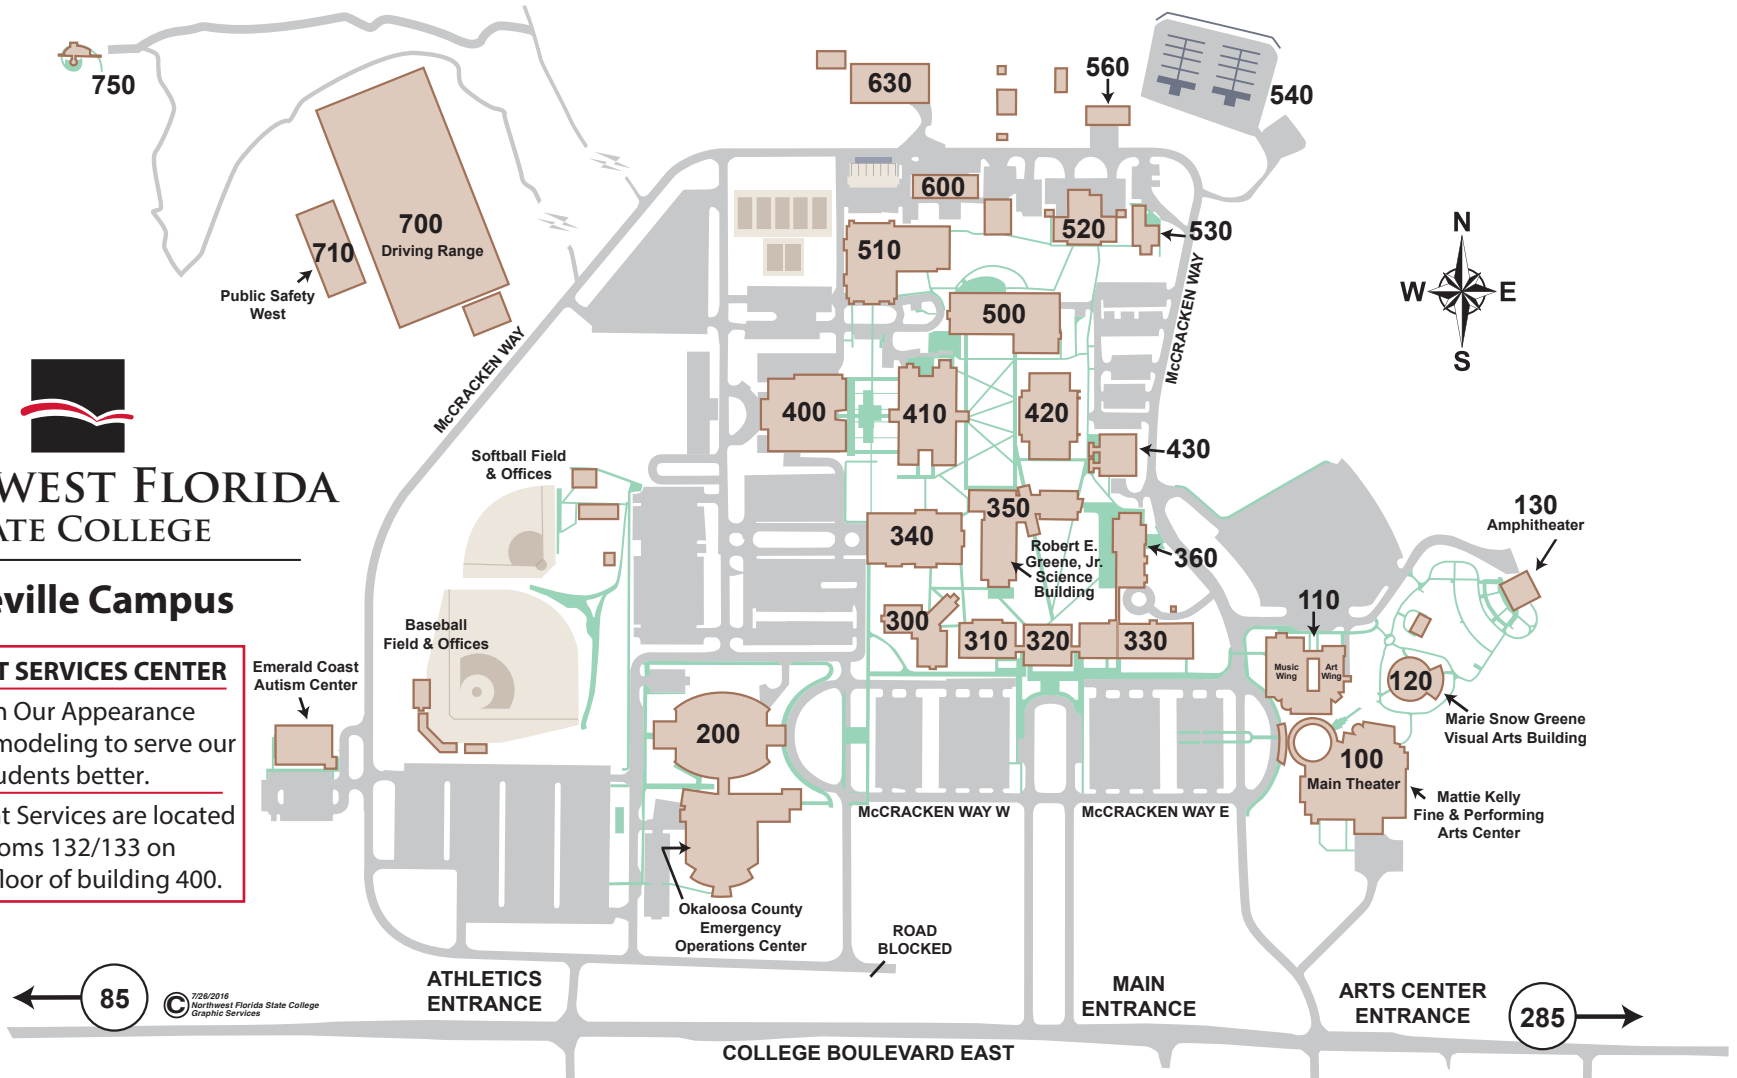

NORTHWEST FLORIDA STATE COLLEGE

Niceville Campus

STUDENT SERVICES CENTER

Pardon Our Appearance
We are remodeling to serve our students better.

All Student Services are located in rooms 132/133 on the first floor of building 400.

KEY

Classroom Sites

Business and Computer Science	360
Classroom Building	330
Collegiate High School	340
Engineering Technology	420
English/Communications, Social Sciences	420
Gallimore Center for Healthcare Education	420
Mary Lou O'Connor Child Development & Education Center	530
Mathematics	300
Mattie Kelly Fine & Performing Arts Center	100-130
Observatory	750
Public Safety East	510
Public Safety West, Driving Range, Firefighter Training Range	700-710

Classroom Sites (continued)

Public Safety Firing Range	540
Robert E. Greene, Jr. Science Building	350
Teacher Education	520
Welding/Manufacturing	560
Wellness Classrooms	200

Sports Complex

Raider Arena	200

Student Resources

Academic Success Center (Tutoring)	410
Activities Center (Parking Decals, Student IDs)	410
Adult Education	410
Bookstore	410
Cafeteria	400

Student Resources (continued)

Continuing Education	410
Disability Support Services	410
Learning Resources Center (Library)	500
Student Services Center (Admissions, Financial Aid, Other Student Services)	400
Testing Center	410

Administrative Sites

Administration	320
Costa Leadership Institute	400
Copy Services	520
Florida's Great Northwest	410
Information Technology	430
Maintenance	600
Receiving, Grounds	630